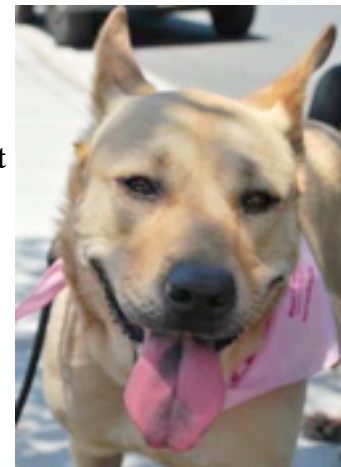

Labrador Retriever / Chow Chow / Mixed (short coat)
Male (neutered) :: Young :: Small

Molly

German Shepherd Dog / Yellow
Labrador Retriever / Mixed (short
coat) :: Female (spayed)