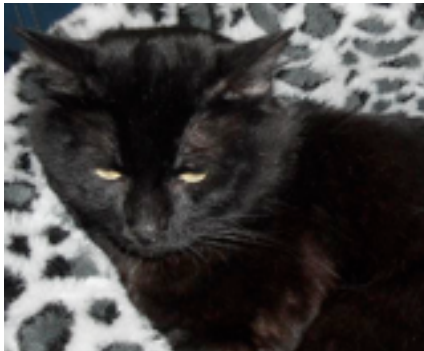

Rhodesian Ridgeback / Shepherd / Mixed (short  
coat) :: Male :: Young :: Medium

**Please help us find a home!**

**Grace**

Chinese Crested-Powder Puff / Mixed  
(medium coat) :: Female  
(spayed) :: Young :: Small

**(310) 488-9403**

**Pollianna**  
**Tuxedo / Mixed (short coat) :: Female**  
**(spayed) :: Adult :: Medium**

---

•**Jake**  
•**American Shorthair / Siamese (short coat) Male**  
**(neutered) :: Young :: Medium**

**Romeo**  
**Domestic Medium Hair / Mixed (medium coat) :: Male**  
**(neutered) :: Adult :: Medium**

**Patches**  
**Domestic Short Hair / Mixed (short coat) :: Female**  
**(spayed) :: Baby :: Small**